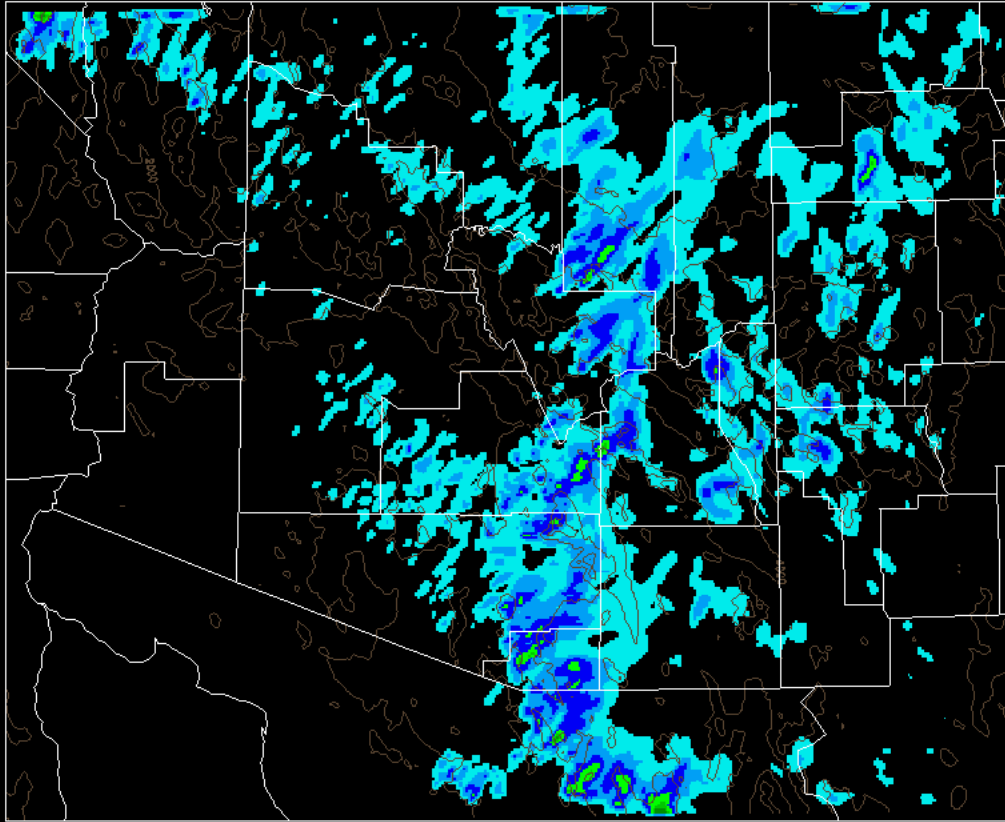

Valid 2012-07-15 04:00PM MST

One-Hour Precip (in)

2012-07-15\_23:00:00 Z

0.01 0.10 0.25 0.50 0.75 1.0 1.5 2.0 2.5 3.0 4.0 5.0 6.0 8.0 10.0